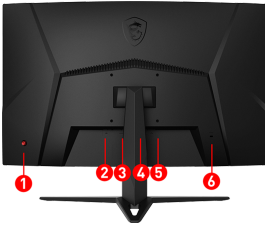

備註

Display Port: 1920 x 1080 (Up to 250Hz by DP overclocking)
HDMI™ 2.0: 1920 x 1080 (Up to 240Hz)
Adobe RGB, sRGB and DCI-P3 follow CIE1976 standard

CONNECTIONS

1. 5-way joystick navigator
2. 1 x DC Jack
3. 1 x Display Port 1.2a
4. 2 x HDMI™ 2.0
5. 1 x Earphone out
6. 1 x Kensington lock