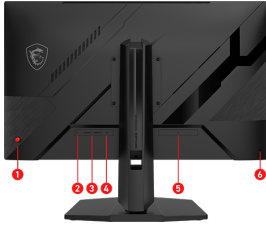

SPECIFICATIONS

面板尺寸	27"
曲面螢幕	Flat
最佳解析度	2560 x 1440 (WQHD)
像素 (H x V)	0.2331(H) x 0.2331(V)
螢幕比例	16:9
亮度	SDR: 300 cd/m ²
靜態對比度	1000:1
更新頻率	200Hz
反應時間	0.5ms (GtG, Min.)
動態刷新率技術	Adaptive-Sync
支援HDR	HDR Ready
可視角度	178° (H) / 178° (V)
Adobe RGB / DCI-P3 / sRGB	88.8% / 92.8% / 127.7% (CIE1976 Standard)
表面處理	Anti-glare
電源規格	Internal Power Board
調整 (仰角)	-5°~20°
調整 (垂直旋轉)	-90° ~ 90°
紙箱尺寸 (寬X深X高)	850 x 148 x 475 mm (33.4 x 5.8 x 18.7 inch)
刷新率範圍	48~200Hz
Console Mode	Supported Resolution & Refresh Rate: 1080p: 60Hz and 120Hz 1440p: 60Hz and 120Hz
Dimension with Stand (W x D x H)	615 x 227.9 x 538.5mm (24.21 x 8.97 x 21.22 inch)
Dimension without Stand (W x D x H)	615 x 53.7 x 369.3 mm (24.21 x 2.11 x 14.54 inch)
重量 (NW / GW)	6.2 kg (13.67 lbs) / 9.6 kg (21.17 lbs)
Accessories	1x DisplayPort Cable (1.4), 1x Power Cord (C13), 1x Quick Guide, 4x Stand Screw

FEATURES

- 200Hz High Refresh Rate**
Experience smooth gaming with a blazing fast 200Hz refresh rate, that gives you the upperhand in fast moving games.
- 180Hz High Refresh Rate**
Experience smooth gaming with 180Hz refresh rate, that gives you the upperhand in fast moving games.
- Rapid IPS**
Make sure the intensity and purity of colors when gaming.
- Console Mode**
Optimized for seamless compatibility with gaming consoles like PS5 and Xbox Series X|S.
- 0.5ms (GtG, Min.) Response Time**
Eliminate screen tearing and choppy frame rates with 0.5ms (GtG, Min.) Response Time.
- AI Vision**
Smart black tuner to brighten your day by bringing out the fine details in dark areas.
- VESA DisplayHDR 400**
VESA certified eye-catching details through precise contrast and shadow adjustment.

CONNECTIONS

1. 5-way Joystick Navigator
2. AC-in
3. Display Port 1.4a(HBR3)
4. 2 x HDMI™ 2.0b (WQHD@144Hz)
5. Type-C (DP alt.) w/ 15W PD
6. Headphone out
7. Kensington Lock