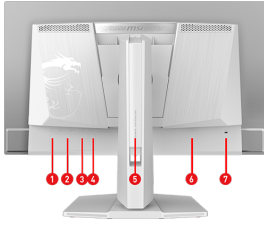

CONNECTIONS

1. Headphone-out
2. 2x HDMI™ 2.1 (WQHD@280Hz)
3. DisplayPort 1.4a (HBR3)
4. USB Type-C (15W PD)
5. 5-Way Navigator
6. AC-in
7. Kensington Lock