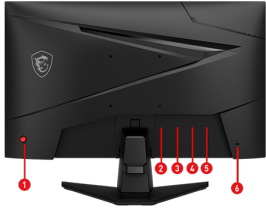

Perfectly support 120Hz at QHD 2K resolution with next-gen console like PS5 and Xbox series X/S.

AI Vision

Smart black tuner to brighten your day by bringing out the fine details in dark areas.

1. 5-way Joystick Navigator
2. HDMI™ 2.0b (FHD@200Hz)
3. Display Port 1.2a (HBR2)
4. Headphone out
5. DC-in
6. Kensington Lock