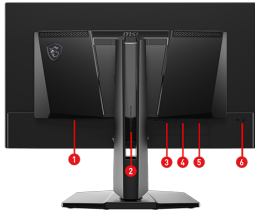

## CONNECTIONS

1. AC-in
2. 5-way Joystick Navigator
3. 2 x HDMI™ 2.1 (WQHD@240Hz)
4. DisplayPort 1.4a (HBR3)
5. Headphone out
6. Kensington lock