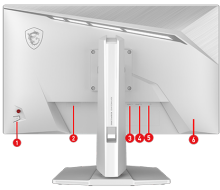

Dimension with Stand (W x D x H)	613.5 x 227.9 x 406.3 mm (24.1 x 8.9 x 16 inch)
Dimension without Stand (W x D x H)	613.5 x 57 x 365.4 mm (24.1 x 2.4 x 14.2 inch)
重量 (NW / GW)	6.9 kg (15.2 lbs) / 9.3 kg (20.5 lbs)
Accessories	1x DisplayPort Cable (1.4a), 1x Power Cord (C13), 1x Quick Guide, 4x Stand Screw
備註	HDMI™: 2560 x 1440 (Up to 144Hz) DisplayPort: 2560 x 1440 (Up to 200Hz) Support: HDMI™ CEC, PIP/PBP; Non Support: KVM

CONNECTIONS

1. 5-Way Navi Key
2. AC-in
3. DisplayPort 1.4a
4. 2x HDMI™ 2.1 (WQHD@200Hz)
5. Headphone-out
6. Kensington Lock