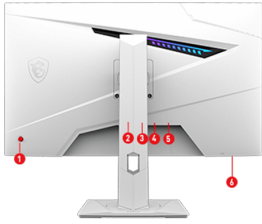

SPECIFICATIONS

面板尺寸	27" (69 cm)
顯示區域(MM)	596.736(H) x 335.664(V)
曲面螢幕	Flat
面板類型	Rapid IPS
最佳解析度	2560 x 1440 (WQHD)
像素 (H x V)	0.2331(H) x 0.2331(V)
螢幕比例	16:9
亮度	400 (Typ.)
靜態對比度	1000:1 (Typ.)
動態對比度(DCR)	10000000:1
訊號頻率	64.56~266.4 KHz(H) / 48~180 Hz(V)
更新頻率	180Hz
反應時間	1ms (GTG)
動態刷新率技術	Adaptive-Sync
支援HDR	VESA DisplayHDR 400
影像連接埠	1 x DisplayPort (1.4a) 2 x HDMI™ (2.0b)
音頻接孔	1 x Headphone Out
可視角度	178° (H) / 178° (V)
Adobe RGB / DCI-P3 / sRGB	93% / 95% / 123%
表面處理	Anti-glare
色彩顯示	1.07B, 10 bits (8 bits + FRC)
電源規格	External Adaptor 19V 2.58A
電源輸入	100 ~ 240V, 50/60Hz
調整 (仰角)	-5° ~ 20°
調整 (高度)	0 ~ 130mm
調整 (左右旋轉)	-45° ~ 45°
調整 (垂直旋轉)	-90° ~ 90°
背辛頓鎖孔	Yes
尺寸 (寬X深X高)	TBD
窄邊框設計	Yes
VESA安裝	75x 75 mm
USB接孔	N/A
刷新率範圍	48~180Hz
PIP / PBP Function	Yes
重量 (NW / GW)	TBD

FEATURES

- Rapid IPS**
Provides 1ms GTG fast response time, optimizes screen colors and brightness.
- 180Hz High Refresh Rate**
Experience smooth gaming with a blazing fast 180Hz refresh rate, that gives you the upperhand in fast moving games.
- 1ms Fast Response Time**
Eliminate screen tearing and choppy frame rates with 1ms response time.
- Adjustable Stand**
Through adjustments of tilting, lowering and raising, and swiveling, easily change the position of the monitor for maximum ergonomics and optimum viewing experiences.
- Wide Color Gamut**
Game colors and details will look more realistic and refined, to push game immersion to its limits.
- VESA Certified DisplayHDR 400**
Provide eye-catching detail through contrast and shadows adjustment.
- Less Blue Light PRO**
Use a hardware solution to reduce the light emission in the blue-violet region of the blue light spectrum (wavelength 415 to 455 nm).

備註

Display Port: 2560x1440 (Up to 180Hz)
HDMI™: 2560x1440 (Up to 144Hz)

*Adobe RGB, DCI-P3 and sRGB follow CIE1976 Standard

CONNECTIONS

1. 5-Way Joystick Navigator
2. DC Jack
3. Earphone Out
4. 2 x HDMI™ (2.0b)
5. 1 x DisplayPort (1.4a)
6. Kensington Lock