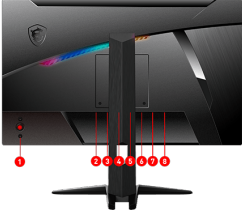

CONNECTIONS

1. 5-Way Joystick Navigator
2. 1 x Power Jack
3. 1 x DisplayPort (1.2a)
4. 2 x HDMI™ (2.0b)
5. 1 x USB Type C (DisplayPort Alternate)
6. 1 x Earphone out
7. 1 x USB 2.0 Type B
8. 2 x USB 2.0 Type A