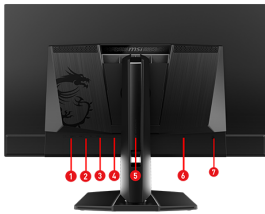

Dimension with Stand (W x D x H)	719.1 x 241.9 x 483.9 mm (28.3 x 9.5 x 19 inch)
Dimension without Stand (W x D x H)	719.1 x 69.26 x 483.9 mm (28.3 x 2.7 x 19 inch)
重量 (NW / GW)	7.7 kg (16.9 lbs) / 12.38 kg (27.2 lbs)
Accessories	1x DisplayPort Cable (1.4), 1x Power Cord (C13), 1x Quick Guide, 4x VESA Wall Mount Screw, 1x Fiber Cloth, 1x Color Report
備註	HDMI™: 3840 x 2160 (Up to 240Hz) DisplayPort: 3840 x 2160 (Up to 240Hz) Support: HDMI™ CEC, PIP/PBP; Non Support: KVM

CONNECTIONS

1. Earphone out
2. 2 x HDMI™ 2.1 (UHD@240Hz)
3. Display Port 1.4a
4. USB Type-C (PD 15W)
5. 5-way Joystick Navigator
6. AC-in
7. Kensington lock