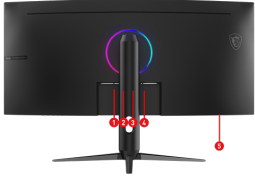

1. 5-Way Navi Key
2. 2x HDMI™ 2.0b (UWQHD@100Hz)
3. DisplayPort 1.4a (HBR3)
4. Headphone out
5. DC-in
6. Kensington lock