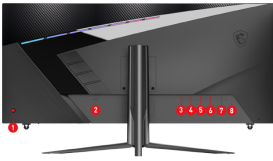

支援模式	5-Way Navigator Joystick
刷新率範圍	48~155Hz
Console Mode	2K Resolution PS5™ Optimization FHD @ 120Hz * All trademarks and the registered trademarks are the property of their respective owners.
PIP / PBP Function	Yes
重量 (NW / GW)	10.3 kg / 12.4 kg 8 kg (Without stand)
備註	DisplayPort: 3440X1440 (Up to 155Hz) Type-C: 3440 x 1440 (Up to 155Hz) HDMI™: 3440 x 1440 (Up to 100Hz) Adobe RGB, DCI-P3 and sRGB follow CIE1976 Standard

CONNECTIONS

1. 5-way Joystick Navigator
2. AC Power Jack
3. Headphone Out
4. HDMI™ (2.0b) x 2
5. DisplayPort (1.4a)
6. USD Type-C (DP alt)
7. USB 2.0 Type-B
8. USB 2.0 Type-A x 2