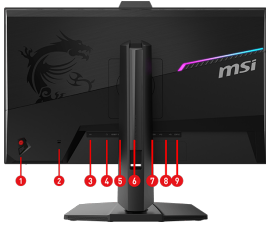

Console Mode	Supported Resolution & Refresh Rate: 1080p: 60Hz and 120Hz 1440p: 60Hz and 120Hz HDMI™ CEC: Not supported VRR: PS5 and Xbox Supported
Dimension with Stand (W x D x H)	614.3 x 227.9 x 422.2 mm (24.19 x 8.97 x 16.62 inch)
Dimension without Stand (W x D x H)	614.3 x 75.1 x 381.7 mm (24.19 x 2.96 x 15.03 inch)
重量 (NW / GW)	6.4 kg (14.11 lbs) / 9.9 kg (21.83 lbs)
Accessories	1x DisplayPort Cable (1.4a), 1x HDMI™ Cable (2.1), 1x USB Type-B to A Cable, 1x USB Micro-B to Type-A Cable, 1x Power Cord (C5), 1x AC Adaptor, 1x Quick Guide, 4x VESA Wall Mount Screw
備註	HDMI™ : 2560 x 1440 (Up to 120Hz) DisplayPort: 2560 x 1440 (Up to 360Hz) Not supported: HDMI™ CEC, PIP/PBP, KVM

CONNECTIONS

1. 5-Way Navi Key
2. Kensington Lock
3. DC-in
4. Headphone-out
5. 2x HDMI™ 2.1 (WQHD@120Hz)
6. DisplayPort 1.4a (HBR3)
7. USB 5Gbps Type-B
8. 3x USB 5Gbps Type-A
9. USB 2.0 Micro-B (FW Update only)