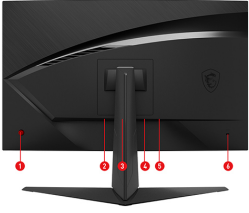

CONNECTIONS

1. 5-way joystick navigator
2. 1x DC Jack
3. 1x HDMI™ (1.4)
4. 1x HDMI™ (1.4)
5. 1x Display Port (1.2)
6. 1x Earphone out
7. 1x Kensington Lock