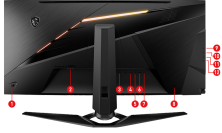

ACTIVATED RANGE	0 - 175 Hz
電源消耗	47W
Console Mode	FHD @ 120Hz * All trademarks and the registered trademarks are the property of their respective owners.
PIP / PBP Function	N/A
備註	Display Port: 3840 x 1600 (Up to 175Hz)[] HDMI™: 3840 x 1600 (Up to 85Hz)[] The color gamut follows the CIE 1976 testing standard.

CONNECTIONS

1. 5-way joystick navigator
2. Power Jack
3. 2x HDMI™ (2.0)
4. 1x Display Port (1.4)
5. 1x USB 3.2 Gen1 Type B Upstream
6. USB 3.2 Gen1 Type A
7. Mic in upstream
8. Kensington Lock USB 3.2 Gen1 Type A
9. USB 3.2 Gen1 Type A
10. Headphone out
11. Mic in