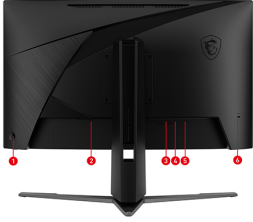

Note	Display Port: 2560x1440 (Up to 180Hz) HDMI™ 2.0: 2560x1440 (Up to 144Hz) *Adobe RGB, DCI-P3 and sRGB follow CIE1976 Standard
HDR Support	HDR Ready
PIP / PBP Function	N/A

CONNECTIONS

1. 5-Way Joystick Navigator
2. AC-in
3. 2 x HDMI™ (2.0b)
4. DisplayPort (1.4)
5. Headphone out
6. Kensington Lock