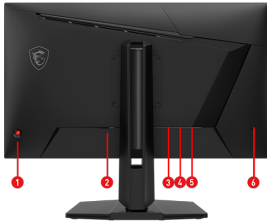

Audio ports	1x Headphone-out
Kensington Lock	Yes
VESA Mounting	100 x 100 mm
Power Type	Internal Power Board
Power Input	100~240V, 50/60Hz
Signal Frequency	UHD : 106.1~318.2KHz (H) / 48~144Hz (V) FHD : 106.1~318.2KHz (H) / 48~288Hz (V)
Adjustment (Tilt)	-5° ~ 20°
Adjustment (Swivel)	-30° ~ 30°
Note	HDMI™ : Normal (UHD) : 3840 x 2160 (Up to 144Hz) Dual (FHD) : 1920 x 1080 (Up to 288Hz) DisplayPort: Normal (UHD) : 3840 x 2160 (Up to 144Hz) Dual (FHD) : 1920 x 1080 (Up to 288Hz) Support: HDMI™ CEC, PIP/PBP; Non Support: KVM
HDR Support	HDR Ready
Accessories	1x DisplayPort Cable (1.4a), 1x Power Cord (C13), 1x Quick Guide
SPEAKER	2W x2

CONNECTIONS

1. 5-way Joystick Navigator
2. AC-in
3. 2x HDMI™ 2.1 (UHD@144Hz)
4. DisplayPort 1.4a (HBR3)
5. Headphone-out
6. Kensington Lock