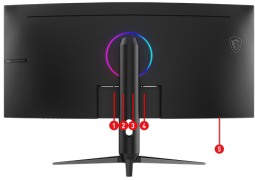

Signal Frequency	71.51~285.31KHz(H) / 48~200 Hz(V)
Adjustment (Tilt)	-5°~20°
Adjustment (Swivel)	-30° ~ 30°
Adjustment (Height)	0 ~ 90 mm
Note	HDMI™ : 3440 x 1440 (Up to 100Hz) DisplayPort: 3440 x 1440 (Up to 200Hz) Support: HDMI™ CEC; PIP/PBP; Non Support: KVM
HDR Support	HDR Ready
Accessories	1x DisplayPort Cable (1.4a), 1x Power Cord (C13), 1x AC Adaptor, 1x Quick Guide, 4x VESA Screw

CONNECTIONS

1. 2x HDMI™ 2.0b (UWQHD@100Hz)
2. DisplayPort 1.4a (HBR3)
3. Headphone out
4. DC-in
5. Kensington lock