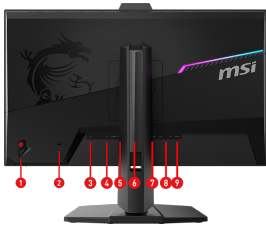

Audio ports	1x Headphone-out
VESA Mounting	100 x 100 mm
Power Type	External Adaptor 20V 6A
Power Input	100~240V, 50/60Hz
Signal Frequency	216.22~576.00KHz (H) / 60~360Hz (V) □
Adjustment (Tilt)	-5° ~ 20°
Adjustment (Swivel)	-30° ~ 30°
Adjustment (Height)	0 ~ 130 mm
Note	HDMI™: 2560 x 1440 (Up to 120Hz) DisplayPort: 2560 x 1440 (Up to 360Hz) Not supported: HDMI™ CEC, PIP/PBP, KVM
HDR Support	HDR Ready (HDR 10)
Accessories	1x DisplayPort Cable (1.4a), 1x HDMI™ Cable (2.1), 1x USB Type-B to A Cable, 1x USB Micro-B to Type-A Cable, 1x Power Cord (C5), 1x AC Adaptor, 1x Quick Guide, 4x VESA Wall Mount Screw

CONNECTIONS

1. 5-Way Navi Key
2. Kensington Lock
3. DC-in
4. Headphone-out
5. 2x HDMI™ 2.1 (WQHD@120Hz)
6. DisplayPort 1.4a (HBR3)
7. USB 5Gbps Type-B
8. 3x USB 5Gbps Type-A
9. USB 2.0 Micro-B (FW Update only)