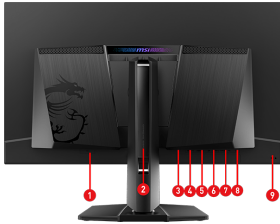

## CONNECTIONS

1. AC-in
2. 5-way Joystick Navigator
3. 2x HDMI™ 2.1 (UHD@240Hz)
4. DisplayPort 2.1a (UHBR20)
5. USB Type-C (98W PD)
6. USB Type-B
7. 2x USB Type-A
8. Headphone-out
9. Kensington lock