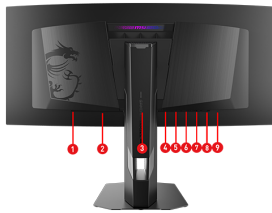

CONNECTIONS

1. Kensington Lock
2. AC-in
3. 5-way Joystick Navigator
4. Headphone-out
5. 2x HDMI™ 2.1 (UWQHD@360Hz)
6. DisplayPort 2.1a (UHBR13.5)
7. Type-C (DP alt.) w/ 98W PD
8. USB 2.0 Type-B
9. 2x USB 2.0 Type-A