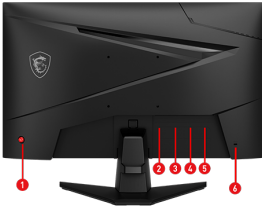

Dimension with Stand (W x D x H)	613.5 x 249.7 x 438.5 mm (24.15 x 9.83 x 17.26 inch)
Dimension without Stand (W x D x H)	613.5 x 62.1 x 362.5 mm (24.15 x 2.44 x 14.27 inch)
Weight (NW / GW)	4.2 kg (9.26 lbs) / 6.25 kg (13.78 lbs)
Carton Dimension (W X D X H)	683 x 127 x 448 mm (26.89 x 5 x 17.64 inch)
Accessories	1x HDMI™ Cable (2.0), 1x Power Cord (C13), 1x Power Adaptor, 1x Quick Guide
Note	HDMI™: 1920 x 1080 (Up to 200Hz) DisplayPort: 1920 x 1080 (Up to 200Hz) Support: HDMI™ CEC; Non Support: KVM, PIP/PBP

CONNECTIONS

1. 5-way Joystick Navigator
2. HDMI™ 2.0b (FHD@200Hz)
3. Display Port 1.2a (HBR2)
4. Headphone out
5. DC-in
6. Kensington Lock