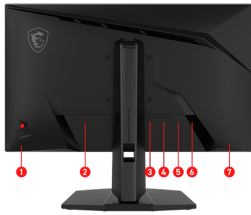

Kensington Lock	Yes
VESA Mounting	100 x 100 mm
Dimension with Stand (W x D x H)	613.3 x 227.9 x 404.8 mm (24.1 x 8.9 x 15.9 inch)
Dimension without Stand (W x D x H)	613.3 x 57 x 365.4 mm (24.1 x 2.2 x 14.3 inch)
Weight (NW / GW)	6.8 kg (14.9 lbs) / 9.2 kg (20.2 lbs)
Carton Dimension (W X D X H)	840 x 148 x 475 mm (33 x 5.8 x 18.7 inch)
Accessories	1x DisplayPort Cable (1.4), 1x Power Cord (C13), 1x Quick Guide, 4x Stand Screw
Note	HDMI™: 2560 x 1440 (Up to 144Hz) DisplayPort: 2560 x 1440 (Up to 200Hz) Type-C: 2560 x 1440 (Up to 200Hz) Support: HDMI™ CEC, PIP/PBP; Non Support: KVM

CONNECTIONS

1. 5-way Joystick Navigator
2. AC-in
3. Display Port 1.4a(HBR3)
4. 2 x HDMI™ 2.0b (WQHD@144Hz)
5. Type-C (DP alt.) w/ 15W PD
6. Headphone out
7. Kensington Lock