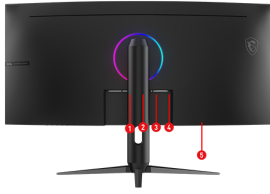

Dimension (W x D x H)	808.60 x 269.97 x 513.97mm 808.60 x 119.67 x 363.95 mm (without stand)
Carton Dimension (W X D X H)	WW carton: 948 x 210 x 487mm Outer: 963 x 225 x 509mm
Note	DisplayPort: 3440 x 1440 (Up to 180Hz) HDMI™ 2.0b: 3440 x 1440 (Up to 100Hz) Adobe RGB, DCI-P3 and sRGB follow CIE1976 Standard

CONNECTIONS

1. 2 x HDMI™
  2.0b(UWQHD@100Hz)
2. Display Port 1.4a
3. Earphone out
4. DC-in
5. Kensington Lock