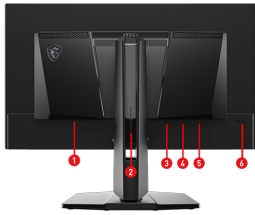

## CONNECTIONS

1. AC-in
2. 5-way Joystick Navigator
3. 2 x HDMI™ 2.1 (WQHD@240Hz)
4. DisplayPort 1.4a (HBR3)
5. Headphone out
6. Kensington lock