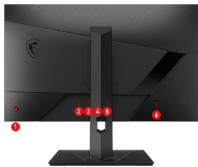

SPECIFICATIONS

Tecnología Dynamic Refresh Rate	Adaptive sync
ACTIVATED RANGE	48 to 170Hz
Adobe RGB / DCI-P3 / sRGB	91.18% / 92.83% / 120.22%
Dimension (W x D x H)	613.04 x 233.68 x 405.11 mm / 613.04 x 58.89 x 368.84 mm (without stand)
Modo Consola	2K Resolution PS5™ Optimization FHD/WQHD @ 120Hz * All trademarks and the registered trademarks are the property of their respective owners.
Control	5-way OSD navigation joystick
Frameless Design	Yes
Puertos USB	N/A

CONNECTIONS

- 5-way joystick navigator
- DC jack
- 1x Display Port (1.2a)
- 2x HDMI™ (2.0b)
- Earphone out
- Kensington Lock

FEATURES

eSports Gaming

MSI eSports gaming monitor will enhance your competitive gameplay to ensure you are always at your best levels.

Rapid IPS

Provides 1ms GTG fast response time, optimizes screen colors and brightness.

WQHD (2560 x 1440)

Game titles will even look better, displaying more details due to the WQHD (2560 x 1440) resolution.

Adjustable Stand

Maximize your productivity and comfort with the adjustable stand.

Wide Color Gamut

Game colors and details will look more realistic and refined, to push game immersion to its limits.

Night Vision