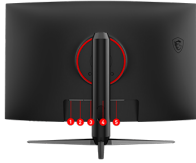

Nota	Display Port: 2560x1440 (Up to 165Hz) HDMI™ 2.0: 2560x1440 (Up to 144Hz) *sRGB and DCI-P3 follow CIE1976 standard
Ajuste (Altura)	0 - 90mm
Ajuste (Rotación)	-30° ~ 30°
Ajuste (Inclinación)	-5° ~ 20°
Tipo de energía	External Adapter 19V 3.42A

CONNECTIONS

1. 1x Power Jack
2. 1x HDMI™ (2.0b)
3. 1x HDMI™ (2.0b)
4. 1x DisplayPort (1.2a)
5. 1x Earphone out