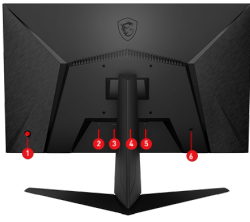

Audio ports	1x Earphone out
Video ports	1x HDMI™ (Supports FHD@100Hz as specified in HDMI™ 1.4b) 1x DP (Supports FHD@100Hz as specified in DisplayPort 1.2a)
Display Colors	16.7M
Surface Treatment	Anti-glare
Active Display Area (mm)	527.04(H) x 296.46(V)
VESA Mounting	100 x 100 mm

CONNECTIONS

1. 5-way joystick navigator
2. DC jack
3. 1 x DisplayPort (1.2a)
4. 1 x HDMI™ (1.4b)
5. Headphone out
6. Kensington lock