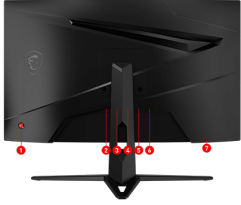

SPECIFICATIONS

Adobe RGB / DCI-P3 / sRGB	85% / 81% / 108%
DYNAMIC REFRESH RATE TECHNOLOGY	Adaptive sync
ACTIVATED RANGE	48Hz-180Hz
Dimension (W x D x H)	537.4 x 215.6 x 414.7 mm 537.4 x 88.4 x 319.7 (without stand)
Carton Dimension (W X D X H)	WW carton: 614 x 182 x 416 mm Outer: 629 x 196 x 440 mm
Panel Size	24"
Aspect ratio	16:9
Panel Resolution	1920 x 1080 (FHD)
Pixel Pitch (H x V)	0.27156(H)x0.27156(V)
Refresh Rate	180Hz
Response time	1ms (MPRT)
Viewing angle	178° (H) / 178° (V)
Curved	1500R
Brightness	250
Contrast Ratio	3000:1
Frameless Design	Yes
Weight	3.3kg / 4.9kg 2.65kg (without stand)
PIP / PBP Function	N/A
Note	Display Port: 1920x1080 (Up to 180Hz) HDMI: 1920x1080 (Up to 180Hz) *sRGB and DCI-P3 follow CIE1976 standard
Adjustment (Tilt)	-5° ~ 20°
Signal Frequency	53~200KHz(H) / 48~180Hz(V)
Power Input	100~240V, 50~60Hz
Power Type	External Adaptor 12V 3A
Kensington Lock	Yes
Audio ports	1x Earphone out
Video ports	2x HDMI™ (Supports 1920 x 1080 P@180Hz as specified in HDMI™ 2.0b) 1x DP (Supports 21920 x 1080 P@180Hz as specified in DisplayPort 1.2a)
Display Colors	16.7M
Surface Treatment	Anti-glare
Active Display Area (mm)	521.395(H)x293.284(V)
DCR	100000000:1

Panel Type	VA
VESA Mounting	75x75mm

CONNECTIONS

1. 5-way joystick navigator
2. 1 x HDMI (2.0b)
3. 1 x HDMI (2.0b)
4. 1 x DisplayPort (1.2a)
5. 1 x Earphone out
6. 1 x Power Jack