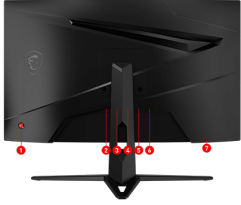

SPECIFICATIONS

Adobe RGB / DCI-P3 / sRGB	91% / 89% / 113%
DYNAMIC REFRESH RATE TECHNOLOGY	FreeSync Premium
ACTIVATED RANGE	48Hz-170Hz
Dimension (W x D x H)	537.4 x 215.6 x 414.7 mm 537.4 x 88.4 x 319.7 (without stand)
Carton Dimension (W X D X H)	WW carton: 614 x 182 x 416 mm Outer: 629 x 196 x 440 mm
Panel Size	23.6"
Aspect ratio	16:9
Panel Resolution	1920 x 1080 (FHD)
Pixel Pitch (H x V)	0.27156(H)x0.27156(V)
Refresh Rate	170Hz
Response time	1ms (MPRT)
Viewing angle	178° (H) / 178° (V)
Curved	1500R
Brightness	250
Contrast Ratio	3000:1
Frameless Design	Yes
Weight	3.3kg / 5.15kg 2.55kg (without stand)
Note	Display Port: 1920x1080 (Up to 170Hz by DP overclocking) HDMI™: 1920x1080 (Up to 165Hz) *sRGB and DCI-P3 follow CIE1976 standard
Adjustment (Tilt)	-5° ~ 20°
Signal Frequency	104~186.8 KHz(H) / 48~170 Hz(V)
Power Input	100~240V, 50~60Hz
Power Type	External Adaptor 20V 2.25A
Kensington Lock	Yes
Audio ports	1x Earphone out
Video ports	2x HDMI™ (Supports 1920x1080P@165Hz as specified in HDMI™ 2.0b) 1x DP (Supports 1920x1080P@170Hz as specified in DisplayPort 1.2a by DP Overclocking)
Display Colors	16.7M
Surface Treatment	Anti-glare
Active Display Area (mm)	521.395(H)x293.284V)
DCR	10000000:1

Panel Type	VA
VESA Mounting	75x75mm

CONNECTIONS

1. Power Button & Navi Key
2. 1 x HDMI™ (2.0b)
3. 1 x HDMI™ (2.0b)
4. 1 x DisplayPort (1.2a)
5. 1 x Earphone out
6. 1 x Power Jack
7. 1 x Kensington Lock