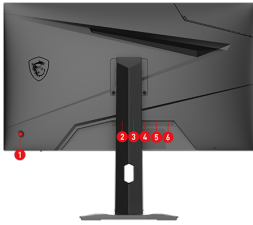

Adjustment (Tilt)	-5° ~ 20°
Signal Frequency	90.9~242.4 KHz(H) / 48~170 Hz(V)
Power Input	100~240V, 50/60Hz
Power Type	External Adaptor 19V 3.42A
VESA Mounting	75 x 75 mm
Kensington Lock	Yes
Audio ports	1x Headphone out
Video ports	2x HDMI™ (Supports WQHD@144Hz as specified in HDMI™ 2.0b) 1x DisplayPort (Supports WQHD@170Hz as specified in DisplayPort 1.4 By DP overclocking) 1x Type-C (DP Alt.)
Display Colors	1.07B (8 bits + FRC)
Surface Treatment	Anti-glare
Active Display Area (mm)	597.6 (H) x 336.15 (V)
Panel Type	Rapid IPS

CONNECTIONS

1. 5-way joystick navigator
2. DC jack
3. Earphone out
4. 2x HDMI™ (2.0b)
5. 1x Display Port (1.4)
6. Type-C (15W PD Charging)