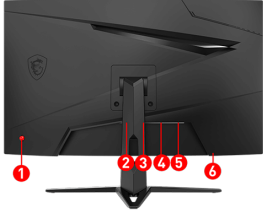

CONNECTIONS

1. 5-way joystick navigator
2. 2 x HDMI™ 2.0b
3. 1 x Display Port 1.2a
4. 1 x Earphone out
5. 1 x DC Jack
6. 1 x Kensington lock