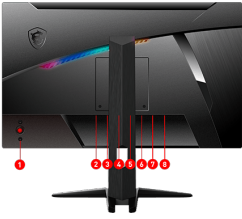

Video ports	2x HDMI™ 2.0 (Supports WQHD@144Hz)) 1x DisplayPort 1.4a (Supports WQHD@240Hz as specified in DisplayPort) 1x USB Type-C (DP alt. w/ PD Charging 15W)
Display Colors	1.07B (8 bits + FRC)
Surface Treatment	Anti-glare
Active Display Area (mm)	697.344(H) x 392.256(V)
DCR	100000000:1
Panel Type	Rapid VA

CONNECTIONS

1. 5-Way Joystick Navigator
2. 1 x Power Jack
3. 1 x DisplayPort (1.4a)
4. 2 x HDMI™ (2.0)
5. 1 x USB Type C (DisplayPort Alternate)
6. 1 x Earphone out
7. 1 x USB 2.0 Type B
8. 2 x USB 2.0 Type A