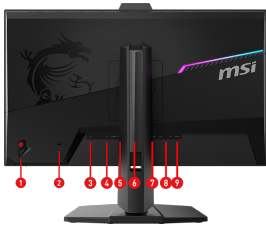

Audio ports	1x Headphone-out
Kensington Lock	Yes
VESA Mounting	100 x 100 mm
Power Type	External Adaptor 20V 6A
Power Input	100~240V, 50/60Hz
Signal Frequency	216.22~576.00KHz (H) / 60~360Hz (V) □
Adjustment (Tilt)	-5° ~ 20°
Adjustment (Height)	0 ~ 130 mm
Note	HDMI™: 2560 x 1440 (Up to 120Hz) DisplayPort: 2560 x 1440 (Up to 360Hz) Not supported: HDMI™ CEC, PIP/PBP, KVM
HDR Support	HDR Ready (HDR 10)
Accessories	1x DisplayPort Cable (1.4a), 1x HDMI™ Cable (2.1), 1x USB Type-B to A Cable, 1x USB Micro-B to Type-A Cable, 1x Power Cord (C5), 1x AC Adaptor, 1x Quick Guide, 4x VESA Wall Mount Screw

CONNECTIONS

1. 5-Way Navi Key
2. Kensington Lock
3. DC-in
4. Headphone-out
5. 2x HDMI™ 2.1 (WQHD@120Hz)
6. DisplayPort 1.4a (HBR3)
7. USB 5Gbps Type-B
8. 3x USB 5Gbps Type-A
9. USB 2.0 Micro-B (FW Update only)