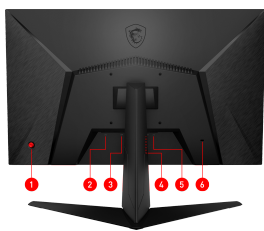

CONNECTIONS

1. 5-way joystick navigator
2. DC Jack
3. 1x Display Port (1.2a)
4. 1x HDMI™ (1.4)
5. Earphone out
6. Kensington lock
- 7.

FEATURES

eSports Gaming

MSI eSports gaming monitor will enhance your competitive gameplay to ensure you are always at your best levels.

Night Vision

See every detail clearly in the dark, helping you find and attack enemies before they notice.

Wide Color Gamut

Game colors and details will look more realistic and refined, to push game immersion to its limits.