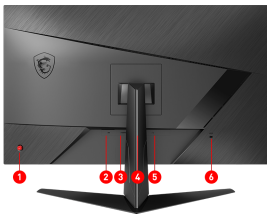

CONNECTIONS

1. 5-way joystick navigator
2. DC Jack
3. 2x HDMI™ (1.4)
4. 1x Display Port (1.2a)
5. 1x Earphone out
6. Kensington lock
- 7.

FEATURES

eSports Gaming

MSI eSports gaming monitor will enhance your competitive gameplay to ensure you are always at your best levels.