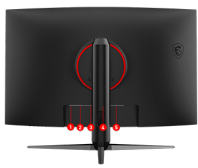

## CONNECTIONS

1. 1x Power Jack
2. 1x HDMI™ (2.0b)
3. 1x HDMI™ (2.0b)
4. 1x DisplayPort (1.2a)
5. 1x Earphone out

## FEATURES

**msi CURVED GAMING**  
**Curved Gaming™**  
View more of your game. MSI Curved Gaming™ monitors are perfect for gamers to play their games.

**1000R**  
Enjoy the most immersive gameplay with 1000R curvature rate.