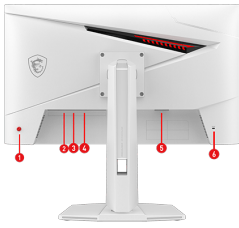

DisplayHDR

Console Mode

Perfectly support 120Hz at QHD 2K resolution with next-gen console like PS5 and Xbox series X/S.

Regulacja (obrót poziomy)	-30° ~ 30°
Regulacja (wysokość)	0~130 mm
Uwagi	HDMI™: 2560 x 1440 (Up to 320Hz) DisplayPort: 2560 x 1440 (Up to 320Hz) Support: HDMI™ CEC, PIP/PBP; Non Support: KVM
Wsparcie HDR	VESA DisplayHDR 400
Akcesoria	1x DisplayPort Cable (1.4a), 1x Power Cord (C13), 1x Quick Guide, 4x Stand Screw

CONNECTIONS

1. 5-Way Navi Key
2. 2x HDMI™ 2.1 (WQHD@320Hz)
3. DisplayPort 1.4a
4. Headphone-out
5. AC-in
6. Kensington Lock