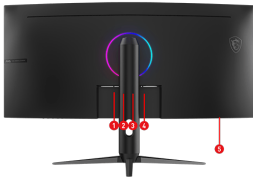

HDR Ready

Enhance eye-catching details through adjustments in contrast and shadows.

Console Mode

Optimized for seamless compatibility with gaming consoles like PS5 and Xbox Series X|S.

Typ zasilania	External Adopter 19V 3.42A
Moc wejściowa	100~240V, 50/60Hz
Częstotliwość sygnału	71.51~285.31KHz(H) / 48~200 Hz(V)
Regulacja (pochylenie)	-5°~20°
Regulacja (obrót poziomy)	-30° ~ 30°
Regulacja (wysokość)	0 ~ 100 mm
Uwagi	HDMI™: 3440 x 1440 (Up to 100Hz) DisplayPort: 3440 x 1440 (Up to 200Hz) Support: HDMI™ CEC; PIP/PBP; Non Support: KVM
Wsparcie HDR	HDR Ready
Aksesoria	1x DisplayPort Cable (1.4a), 1x Power Cord (C13), 1x Power Adaptor, 1x Quick Guide, 4x VESA Screw

CONNECTIONS

1. 5-Way Navi Key
2. 2x HDMI™ 2.0b (UWQHD@100Hz)
3. DisplayPort 1.4a (HBR3)
4. Headphone out
5. DC-in
6. Kensington lock