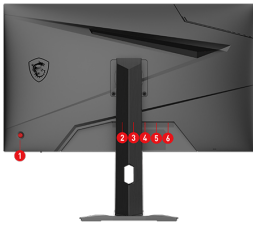

Console Mode	2K Resolution PS5™ Optimization * All trademarks and the registered trademarks are the property of their respective owners.
Weight (NW / GW)	6.05 kg / 8 kg Without Stand: 4.05 kg
Note	Display Port: 2560 x 1440 (Up to 170Hz by DP overclocking). Type-C: 2560 x 1440 (DP alt. w/ PD Charging 15W) HDMI™: 2560 x 1440 (Up to 144Hz) Adobe RGB, DCI-P3 and sRGB follow CIE1976 Standard
Frameless Design	Yes
PIP / PBP Function	Yes
HDR Support	VESA DisplayHDR 400

CONNECTIONS

1. 5-way joystick navigator
2. DC jack
3. Earphone out
4. 2x HDMI™ (2.0b)
5. 1x Display Port (1.4a)
6. Type-C (15W PD Charging)