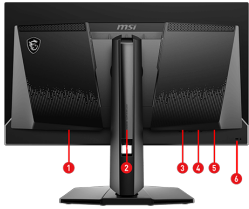

CONNECTIONS

1. AC-in
2. 5-way Joystick Navigator
3. 2 x HDMI™ 2.1 (WQHD@240Hz)
4. Display Port 1.4a (HBR3)
5. Headphone out
6. Kensington lock