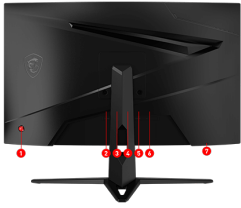

CONNECTIONS

1. Power Button & Navi Key
2. 1 x HDMI™ (2.0b)
3. 1 x HDMI™ (2.0b)
4. 1 x DisplayPort (1.2a)
5. 1 x Earphone out
6. 1 x Power Jack
7. 1 x Kensington Lock