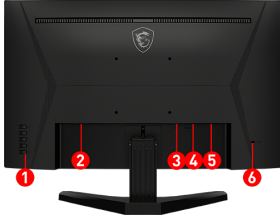

Signal Frequency	50.6~110KHz (H) / 48~100Hz(V)
Power Type	Power Cable
Audio ports	1x Headphoneout

CONNECTIONS

1. OSD button
2. AC Power Jack
3. Display Port 1.2a
4. HDMI™ 1.4b
5. Headphone out
6. Kensington lock