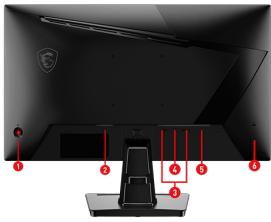

Adjustment (Height)	N/A
Note	HDMI™ : 1920 x 1080 (Up to 200Hz) DisplayPort: 1920 x 1080 (Up to 200Hz) Support: HDMI™ CEC; Non Support: KVM, PIP/PBP
Accessories	1x HDMI™ Cable (2.0), 1x Power Cord (C13), 1x Quick Guide, 4x Stand Screw
SPEAKER	N/A

CONNECTIONS

1. 5-Way Navi Key
2. AC-in
3. 2x HDMI™ 2.0b (FHD@200Hz)
4. DisplayPort 1.2a
5. Headphone-out
6. Kensington Lock