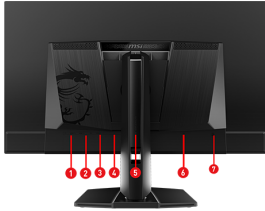

VESA CERTIFIED

VESA DisplayHDR True Black 500

It has passed the VESA DisplayHDR True Black 500 Certification, meaning it can provide a display with the most realistic colors.

Adjustment (Tilt)	-5° ~ 15°
Adjustment (Swivel)	-30° ~ 30°
Adjustment (Height)	0 ~ 110 mm
Note	HDMI™: 3840 x 2160 (Up to 240Hz) DisplayPort: 3840 x 2160 (Up to 240Hz) Support: HDMI™ CEC, PIP/PBP; Non Support: KVM
Accessories	1x DisplayPort Cable (1.4), 1x Power Cord (C13), 1x Quick Guide, 4x VESA Wall Mount Screw, 1x Fiber Cloth, 1x Color Report

CONNECTIONS

1. Earphone out
2. 2 x HDMI™ 2.1 (UHD@240Hz)
3. Display Port 1.4a
4. USB Type-C (PD 15W)
5. 5-way Joystick Navigator
6. AC-in
7. Kensington lock