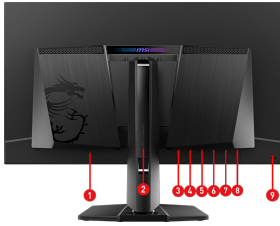

USB Type-C Power Delivery 98W

Built-in an USB Type-C connection with 98W power delivery allows you to effortlessly connect to and charge your devices.

Power Type	Internal Power Board
Signal Frequency	560.6~562.6KHz (H) / 48~240Hz (V)
Adjustment (Tilt)	-5° ~ 15°
Adjustment (Swivel)	-30° ~ 30°
Adjustment (Height)	0 ~ 110 mm
Note	HDMI™: 3840 x 2160 (Up to 240Hz) DisplayPort: 3840 x 2160 (Up to 240Hz) Type-C: 3840 x 2160 (Up to 240Hz) Support: HDMI™ CEC, PIP/PBP, KVM
PIP / PBP Function	Yes
Accessories	1x DisplayPort Cable (2.1a) 1x HDMI Cable (2.1) 1x Type-C Cable 1x USB Type-B to A Cable 1x Power Cord (C13) 1x Quick Guide, 4x VESA Wall Mount Screw 1x Fiber Cloth, 1x Color Report
Warranty	3 years (including panel burn-in)

CONNECTIONS

1. AC-in
2. 5-way Joystick Navigator
3. 2x HDMI™ 2.1 (UHD@240Hz)
4. DisplayPort 2.1a (UHBR20)
5. USB Type-C (98W PD)
6. USB Type-B
7. 2x USB Type-A
8. Headphone-out
9. Kensington lock