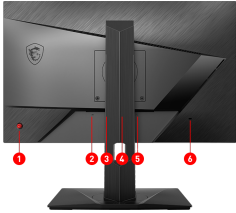

Adjustment (Tilt)	-5° ~ 20°
Signal Frequency	54 to 162KHz (H) 48 to 144Hz (V)
DCR	100000000:1
VESA Mounting	100 X 100 mm
Power Type	External Adaptor 20V 2.25A

CONNECTIONS

1. 5-way joystick navigator
2. DC Jack
3. 2x HDMI™ (1.4)
4. 1x Display Port (1.2a)
5. 1x Earphone out
6. Kensington lock