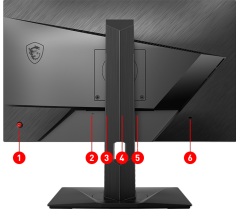

Surface Treatment	Anti-glare
Active Display Area (mm)	527.04(H) x 296.46(V)

CONNECTIONS

1. 5-way joystick navigator
2. DC Jack
3. 2x HDMI™ (1.4)
4. 1x Display Port (1.2a)
5. 1x Earphone out
6. Kensington lock