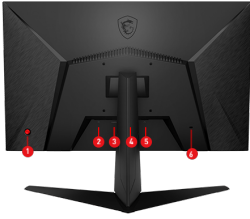

CONNECTIONS

1. 5-way joystick navigator
2. DC jack
3. 2 x HDMI™ (1.4b)
4. 1 x Display Port (1.2a)
5. Headphone out
6. Kensington lock