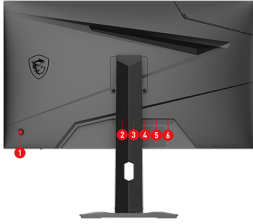

Console Mode	2K Resolution PS5™ Optimization * All trademarks and the registered trademarks are the property of their respective owners.
PIP / PBP Function	Yes
重量 (NW / GW)	6.05 kg / 8 kg Without Stand: 4.05 kg
備註	Display Port: 2560 x 1440 (Up to 170Hz by DP overclocking). Type-C: 2560 x 1440 (DP alt. w/ PD Charging 15W) HDMI™: 2560 x 1440 (Up to 144Hz) Adobe RGB, DCI-P3 and sRGB follow CIE1976 Standard

CONNECTIONS

1. 5-way joystick navigator
2. DC jack
3. Earphone out
4. 2x HDMI™ (2.0b)
5. 1x Display Port (1.4a)
6. Type-C (15W PD Charging)