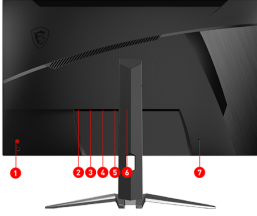

備註

Display Port: 2560x1440 (Up to 170Hz by DP overclocking)
HDMI™: 2560x1440 (Up to 144Hz)
*sRGB and DCI-P3 follow CIE1976 standard

CONNECTIONS

1. 5-way joystick navigator
2. 1 x Power Jack
3. 1 x DisplayPort (1.2a)
4. 1 x HDMI™ (2.0b)
5. 1 x HDMI™ (2.0b)
6. 1 x Earphone out
7. 1 x Kensington Lock